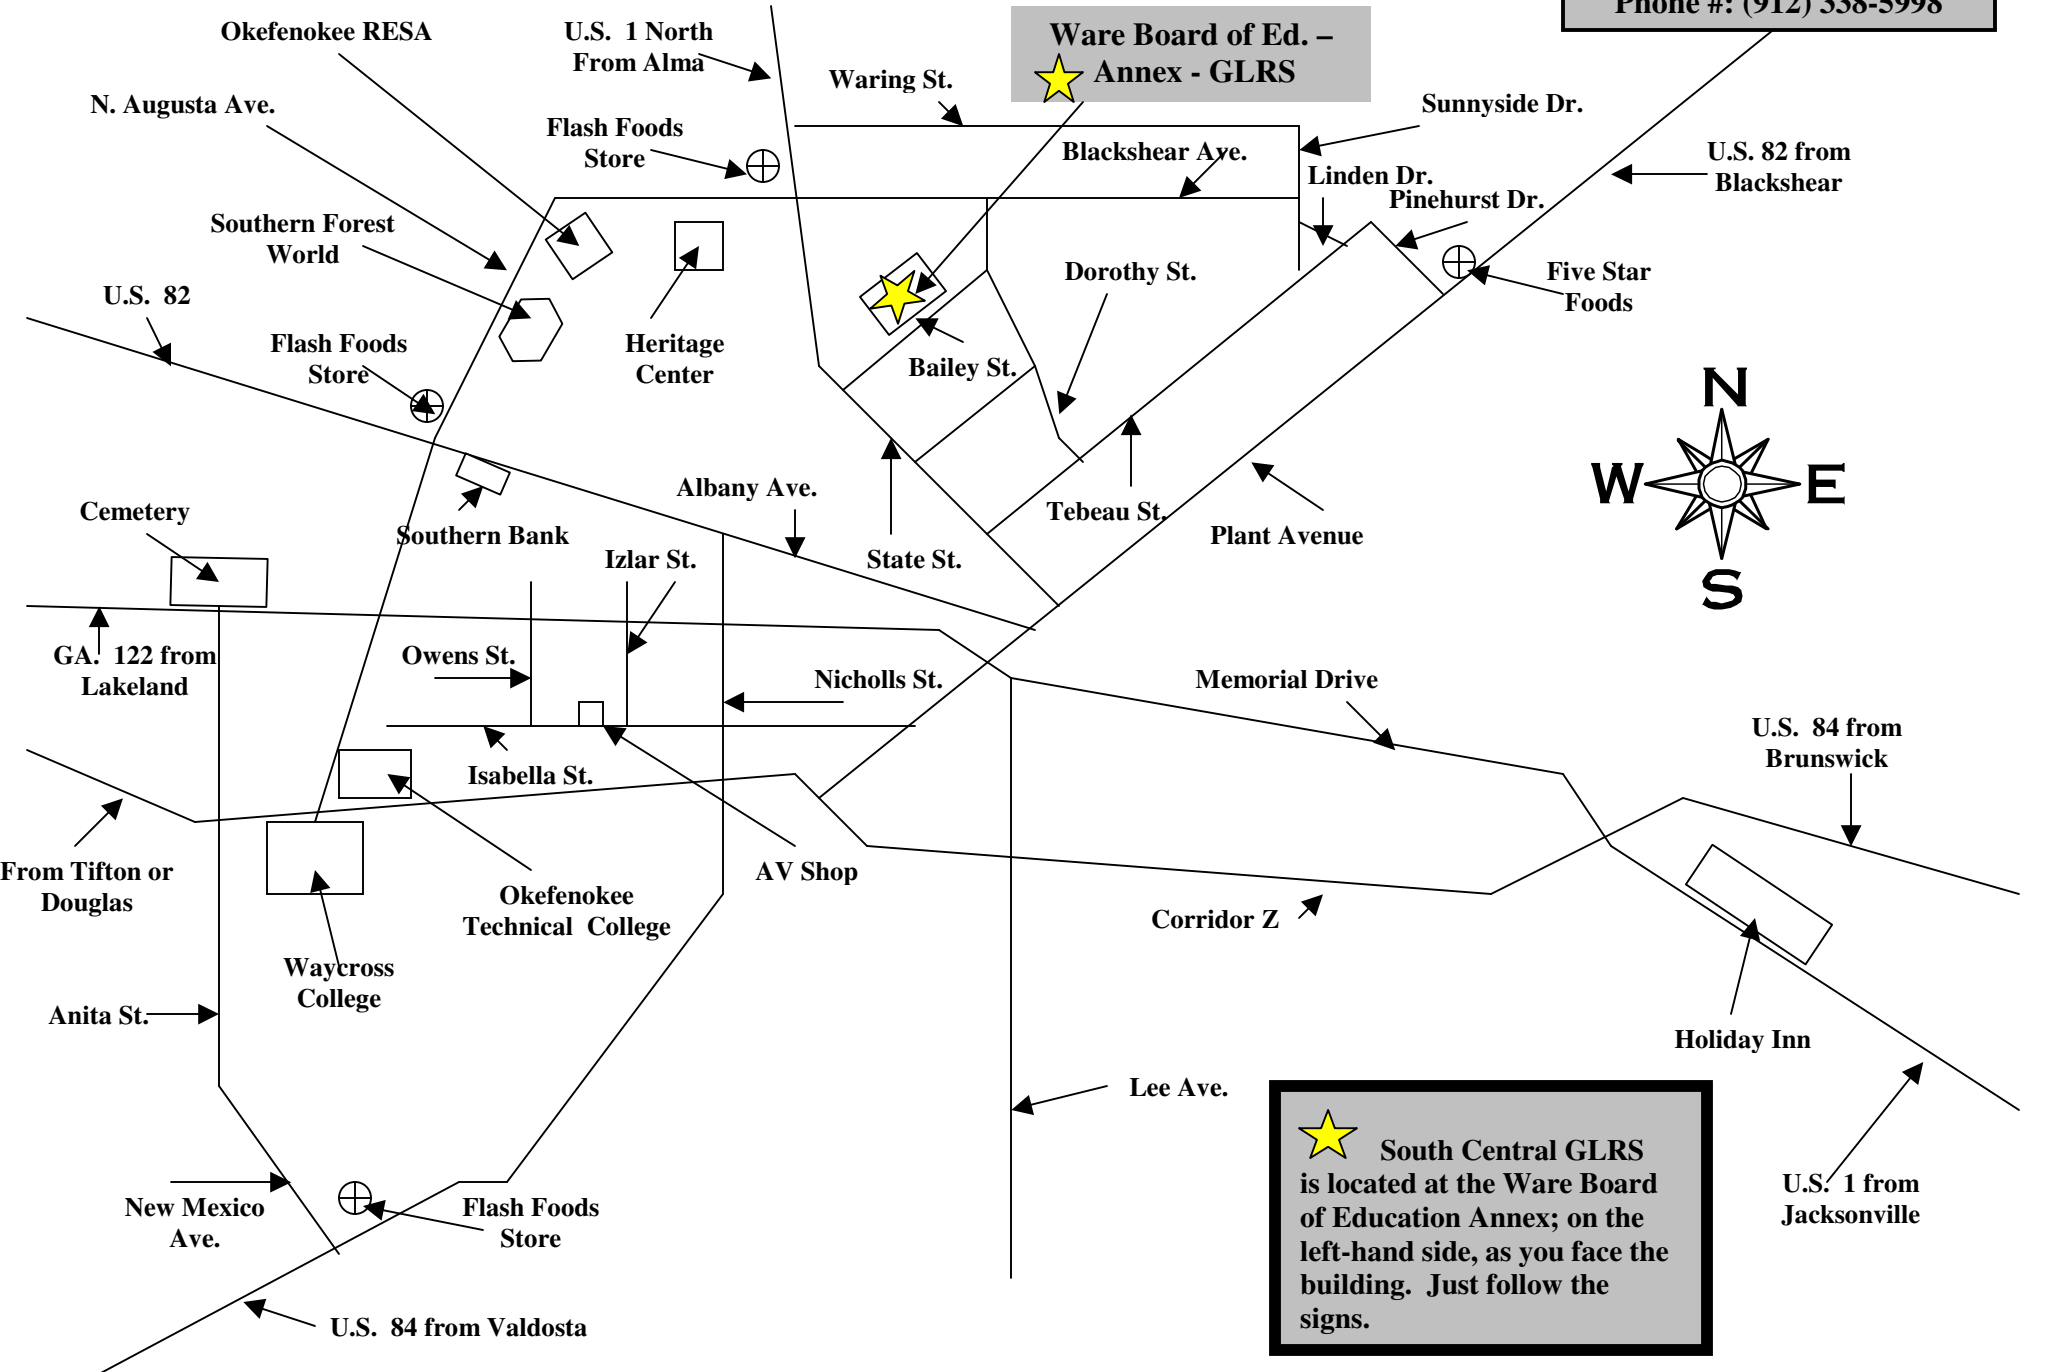

Directions to South Central GLRS:

South Central GLRS
1215 Bailey St., Suite B
Waycross, Georgia 31501
Phone #: (912) 338-5998

 **South Central GLRS** is located at the Ware Board of Education Annex; on the left-hand side, as you face the building. Just follow the signs.